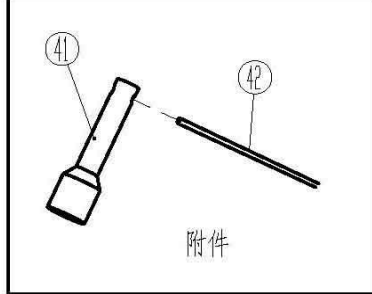

No.	Part No.	Description
For Lawnmower		
1	25230400201	7"wheel cover-4
3	25207900101	bearing cover
4	25248300101	7"wheel
8	26900201701	bearing cover
9	26300215101	wheel axis subassembly
12	26800606501	blade fixed bolt
13	26300107302	dishing washer
14	26300100401	16"blade
15	26400168101	blade support
16	26809000201	flat key
26	29100115701	16"framout pulling cord
29	26300164801	upper handle rod
30	26300125502	frameout rod
33	26801101201	torsional spring
36	25100135201	grass catcher
37	26300135001	grass catcher bracket