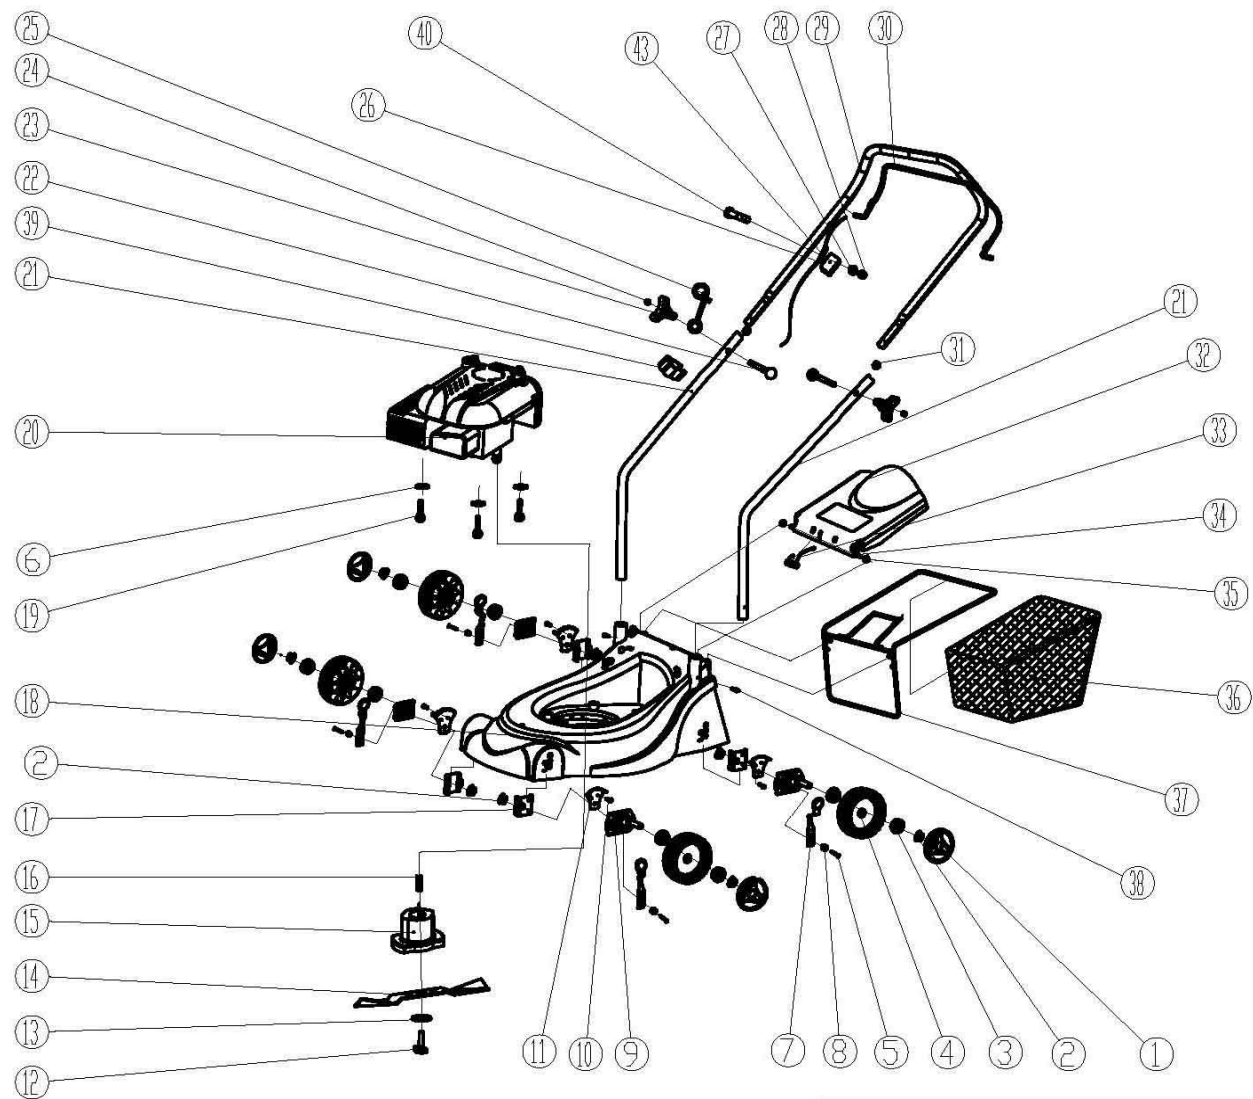

No.	Part No.	Description
For Lawnmower		
1	25230400201	7"wheel cover-4
3	25207900101	bearing cover
4	25248300101	7"wheel
8	26900201701	bearing cover
9	26300215101	wheel axis subassembly
12	26800606501	blade fixed bolt
13	26300107302	dishing washer
14	26300100401	16"blade
15	26400168101	blade support
16	26809000201	flat key
26	29100115701	16"framout pulling cord
29	26300164801	upper handle rod
30	26300125502	frameout rod
33	26801101201	torsional spring
36	25100135201	grass catcher
37	26300135001	grass catcher bracket